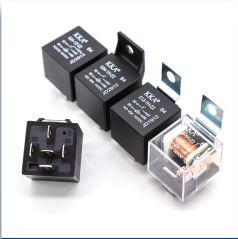

Automobile Relay

40A Universal Auto Relay

30A Micro Relay